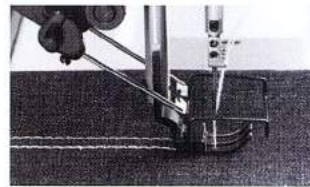

JK-58750D

Computerized Double Needle Lockstitch Machine
Large Capacity , High Efficiency

Advantages:

Super Large Operation Space

Super Large Hook

Clean and Beautiful Stitch

LED light

Model	Needle	Stitch	Stitch Width (mm)	Stitch Length (mm)	Stitch Density (S.p.m)	Trim	Foot	LED	Dimensions (mm)	NW/GW (kg)
JK-58420-003	DPX5 11-16#	4	1/4	7-13	4000				725×320×675	43/53.5
JK-58420-005	DPX5 14-22#	5	1/4	7-13	3000			✓	725×320×675	43/53.5
JK-58450-003	DPX5 11-16#	5	1/4	7-13	3000				725×320×675	43/53.5
JK-58450-005	DPX5 14-22#	5	1/4	7-13	3000			✓	725×320×675	43/53.5
JK-58720-003	DPX5 11-16#	7	1/4	7-13	3000		✓		725×320×675	43/53.5
JK-58720-005	DPX5 14-22#	7	1/4	7-13	3000		✓	✓	725×320×675	43/53.5
JK-58750-003	DPX5 11-16#	7	1/4	7-13	3000		✓		725×320×675	43/53.5
JK-58750-005	DPX5 14-22#	7	1/4	7-13	3000		✓	✓	725×320×675	43/53.5
JK-58420D-403	DPX5 11-16#	4	1/4	7-13	4000	✓	✓		725×320×675	50/60
JK-58420D-405	DPX5 14-22#	5	1/4	7-13	3000	✓	✓	✓	725×320×675	50/60
JK-58450D-403	DPX5 11-16#	5	1/4	7-13	3000	✓	✓		725×320×675	50/60
JK-58450D-405	DPX5 14-22#	5	1/4	7-13	3000	✓	✓	✓	725×320×675	50/60
JK-58720D-403	DPX5 11-16#	7	1/4	7-13	3000	✓	✓	✓	725×320×675	50/60
JK-58720D-405	DPX5 14-22#	7	1/4	7-13	3000	✓	✓	✓	725×320×675	50/60
JK-58750D-403	DPX5 11-16#	7	1/4	7-13	3000	✓	✓	✓	725×320×675	50/60
JK-58750D-405	DPX5 14-22#	7	1/4	7-13	3000	✓	✓	✓	725×320×675	50/60