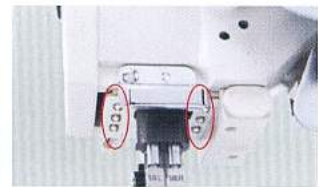

JK-58750D

Computerized Double Needle Lockstitch Machine
Large Capacity , High Efficiency

Advantages:

Super Large Operation Space

Super Large Hook

Clean and Beautiful Stitch

LED light

Model	Needle	Stitch	Stitch Width (mm)	Stitch Length (mm)	Stitch Density (S.p.m)	Trim	Foot	LED	Dimensions (mm)	NW/GW (kg)
JK-58420-003	DPX5 11-16#	4	1/4	7-13	4000				725×320×675	43/53.5
JK-58420-005	DPX5 14-22#	5	1/4	7-13	3000			✓	725×320×675	43/53.5
JK-58450-003	DPX5 11-16#	5	1/4	7-13	3000				725×320×675	43/53.5
JK-58450-005	DPX5 14-22#	5	1/4	7-13	3000			✓	725×320×675	43/53.5
JK-58720-003	DPX5 11-16#	7	1/4	7-13	3000		✓		725×320×675	43/53.5
JK-58720-005	DPX5 14-22#	7	1/4	7-13	3000		✓	✓	725×320×675	43/53.5
JK-58750-003	DPX5 11-16#	7	1/4	7-13	3000		✓		725×320×675	43/53.5
JK-58750-005	DPX5 14-22#	7	1/4	7-13	3000		✓	✓	725×320×675	43/53.5
JK-58420D-403	DPX5 11-16#	4	1/4	7-13	4000	✓	✓		725×320×675	50/60
JK-58420D-405	DPX5 14-22#	5	1/4	7-13	3000	✓	✓	✓	725×320×675	50/60
JK-58450D-403	DPX5 11-16#	5	1/4	7-13	3000	✓	✓		725×320×675	50/60
JK-58450D-405	DPX5 14-22#	5	1/4	7-13	3000	✓	✓	✓	725×320×675	50/60
JK-58720D-403	DPX5 11-16#	7	1/4	7-13	3000	✓	✓	✓	725×320×675	50/60
JK-58720D-405	DPX5 14-22#	7	1/4	7-13	3000	✓	✓	✓	725×320×675	50/60
JK-58750D-403	DPX5 11-16#	7	1/4	7-13	3000	✓	✓	✓	725×320×675	50/60
JK-58750D-405	DPX5 14-22#	7	1/4	7-13	3000	✓	✓	✓	725×320×675	50/60