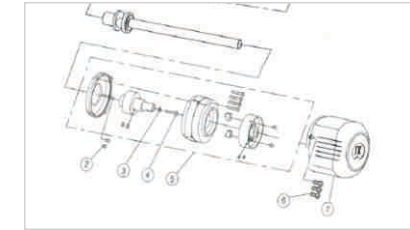

Type	JK-8569ADI/8669BDI	PK	Normal Machine
Motor	Integrated power saving motor		Clutch motor with belt pulley
Power consumption	About 15kw/H per month		About 51kw/H per month
LED light	Yes		No
Installation and maintenance	Direct drive, safe and quickly		Too many spare parts
Up and down needle position	Yes		No