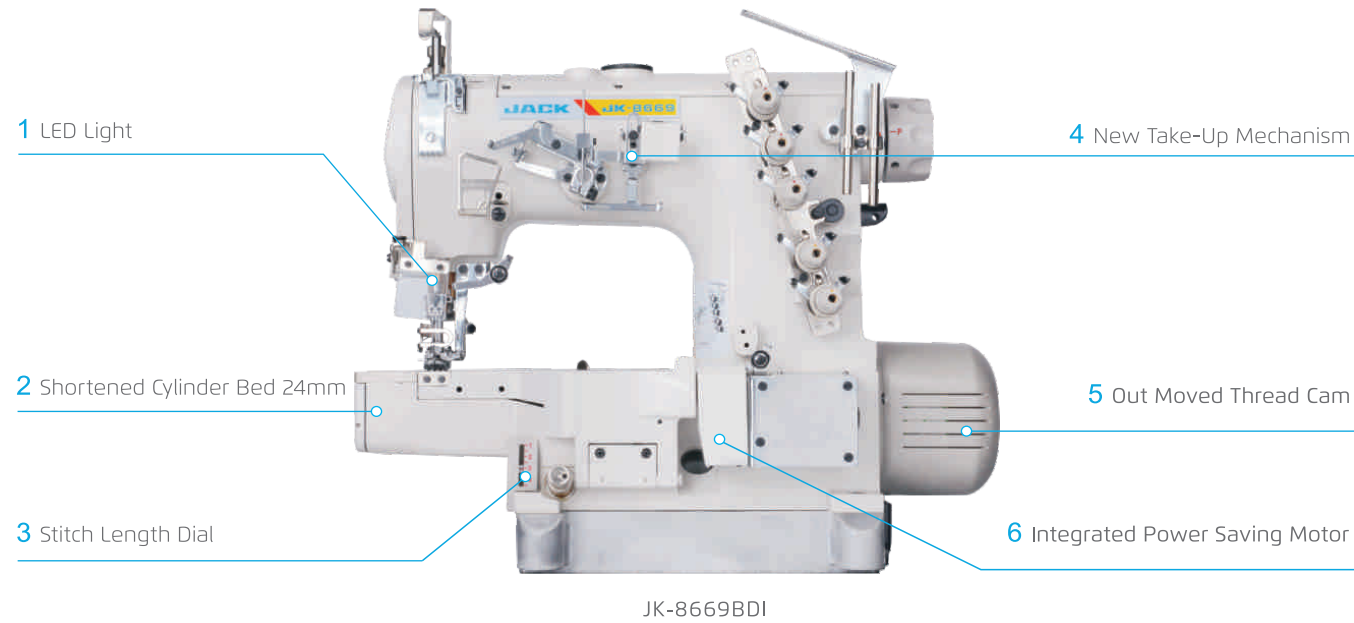

POWER SAVING 71%

3 LED Light.

4 Easy Installation and Maintenance

Type	JK-8569ADI/8669BDI	PK	Normal Machine
Motor	Integrated power saving motor		Clutch motor with belt pulley
Power consumption	About 15kw/H per month		About 51kw/H per month
LED light	Yes		No
Installation and maintenance	Direct drive, safe and quickly		Too many spare parts
Up and down needle position	Yes		No

Advantages

1 Direct Drive Power Saving 71%.

VS

Direct Drive, Low Vibration, Low Noise, More Safety. Quick and easy to maintenance with integrated power saving motor and less parts.

2 High Speed and Adjustable.

VS

Highest Speed is 6000 RPM and Easy to Adjust.

Technical parameters

																NW/GW (kg)
				(mm)	(mm)		(mm)	(S.p.m)		(mm)						
JK-8569ADI-01GB	11#/14#	3	5	1.5-4.4	5.6/6.4	0.65-1.3	5	6000	✓	630×390×630	45/57.5					
JK-8569ADI-02BB	11#/14#	3	5	1.5-4.4	5.6/6.4	0.65-1.3	5	6000	✓	630×390×630	45/57.5					
JK-8569ADI-03DB	11#/14#	3	5	1.5-4.4	5.6/6.4	0.65-1.3	5	6000	✓	630×390×630	45/57.5					
JK-8569ADI-05CB	11#/14#	3	5	1.5-4.4	5.6/6.4	0.65-1.3	5	5000	✓	630×390×630	45/57.5					
JK-8569ADI-07CB	11#/14#	3	5	1.5-4.4	5.6/6.4	0.65-1.3	5	5000	✓	630×390×630	45/57.5					
JK-8569ADI-08AC	11#/14#	3	5	1.5-4.4	5.6/6.4	0.65-1.3	5	6000	✓	630×390×630	45/57.5					
JK-8569AZDI-01/02/03/08	11#/14#	3	5	1.5-4.4	5.6/6.4	0.65-1.3	5	6000	✓	630×390×630	45/57.5					
JK-8569ADI-23GB	14#	3	5	6	5.6/6.4	0.65-1.3	5	4500	✓	630×390×630	45/57.5					
JK-8569ADI-23BB	14#	3	5	6	5.6/6.4	0.65-1.3	7	4500	✓	630×390×630	45/57.5					
JK-8569ADI-23GBL	14#	2	4	7.5	5.6/6.4	1	5	4500	✓	630×390×630	45/57.5					
JK-8569ADI-23BBL	14#	2	4	7.5	5.6/6.4	1	7	4500	✓	630×390×630	45/57.5					
JK-8669BDI-01GB	11#/14#	3	5	1.5-4.5	5.6/6.4	0.8-1.3	5	6000	✓	630×390×630	45/57.5					
JK-8669DI-01GB	11#/14#	3	5	1.5-4.5	5.6/6.4	0.6-1.3	5	6000		630×390×630	45/57.5					
JK-8669DI-02BB	11#/14#	3	5	1.5-4.5	5.6/6.4	0.6-1.3	5	6000		630×390×630	45/57.5					
JK-8669DI-03FB	11#/14#	3	5	1.5-4.5	5.6/6.4	0.6-1.3	5	6000		630×390×630	45/57.5					
JK-8669DI-03GB	11#/14#	3	5	1.5-4.5	5.6/6.4	0.6-1.3	5	6000		630×390×630	45/57.5					
JK-8669DI-08AC	11#/14#	3	5	1.5-4.5	5.6/6.4	0.6-1.3	5	6000		630×390×630	45/57.5					
JK-8669DI-35AC	11#/14#	3	5	1.5-4.5	5.6/6.4	0.6-1.3	5.8	5000		630×390×750	45/57.5					

The specification of JK-8569/8669 series is same as JK-8569ADI/8669BDI series.